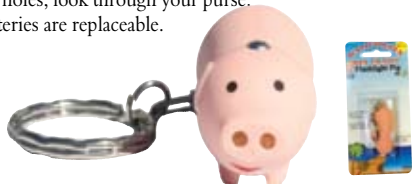

Push Button to turn on light

K364

1 /Card
Sug. Dlr. \$3.00

K364-C
12 /Multi-Card
Sug. Dlr. \$34.14

Flashlight Pig

Push the button and the pig says OINK, OINK while a bright light shines through the pig's snout. Shine on key holes, look through your purse. Batteries are replaceable.