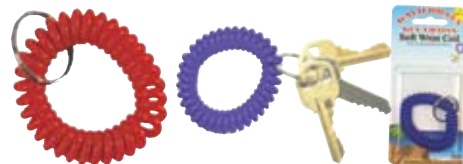

Assortment of colors.

K105
4 /Card
Sug. Dlr. \$2.00

K105-D
200 /Drum
Sug. Dlr. \$48.05

Coils

Soft Wrist Coil

The soft coil fits comfortably on your wrist. The coil is approximately 2-1/2" in diameter and stretches to a diameter of 15". **Assortment of colors.**

K200
1 /Card
Sug. Dlr. \$1.50

K200-B
12 /Bulk
Sug. Dlr. \$14.50

K200-C
12 /Multi-Card
Sug. Dlr. \$16.25

K200-D
50 /Drum
Sug. Dlr. \$61.50

Trigger Snap Coil

The nickel plated Trigger Snap quickly and easily attaches to a belt loop or purse strap. The coil is Approximately 5" and stretches to 42". **Assortment of colors.**