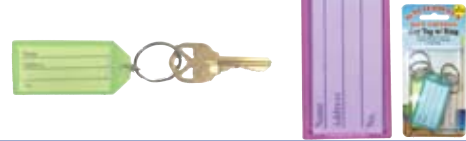

K810
4/Card
Sug. Dlr. $1.93

K810-B
100/Bulk
Sug. Dlr. $31.35

K810-D
100/Drum
Sug. Dlr. $33.00

Key I.D. w/ Swivel

Quickly and easily identify your keys. Pop the cover and paper insert slides out making it easy to write. 4 tags per card. **Assortment of Colors.**