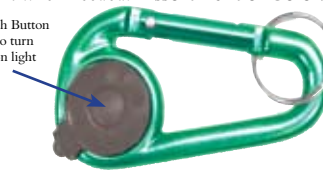

Flashlight C-Clip

Perfect to quickly hang or attach your keys to belt loops, purse strap or other convenient places. Extra BRIGHT light when needed. Assortment of Colors.

Push Button to turn on light