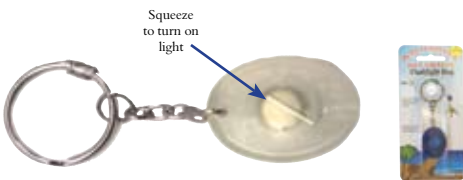

Lighted Key Chains

Flashlight Bug

This small, but bright LED light gives extra light when needed. **Assortment of Colors.**