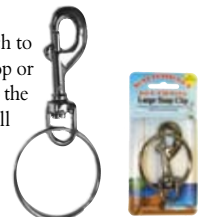

K253
1 /Card
Sug. Dlr. \$2.50

K253-B
12 /Bulk
Sug. Dlr. \$27.00

K253-C
12 /Multi-Card
Sug. Dlr. \$29.38

Slip-On Belt Hook

Your belt slips through the heavy-duty riveted strap making it impossible to lose your keys! The key ring is easily removed from the nickel plated clip without removing the strap from your belt.

K254
1 /Card
Sug. Dlr. \$2.68

K254-B
12 /Bulk
Sug. Dlr. \$28.08

K254-C
12 /Multi-Card
Sug. Dlr. \$30.55

Snaps

Large Snap Clip

This snap clip will quickly attach to many things including a belt loop or purse strap. Key ring is secure to the solid ring and will not fall off. Full 360 degree rotating swivel.

K261
1 /Card
Sug. Dlr. \$2.75

K261-C
12 /Multi-Card
Sug. Dlr. \$32.94

Small Snap Clip

This snap clip will quickly attach to many things including a belt loop or purse strap. Key ring is secure to the solid ring and will not fall off. Full 360 degree rotating swivel. Chrome Plated.

K262
1 /Card
Sug. Dlr. \$1.95

K262-C
12 /Multi-Card
Sug. Dlr. \$23.34

Trigger Snap Clip

This snap clip will quickly attach to many things including a belt loop or purse strap. Key ring is secure to the solid ring and will not fall off. Full 360 degree rotating swivel.