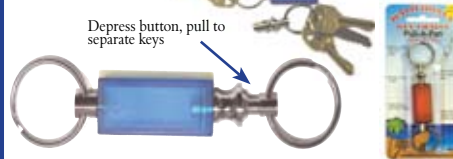

Pull-A-Part (Transparent Color)

Quickly separate personal keys from office keys, allowing you to give the valet only the keys needed. Assortment of colors.