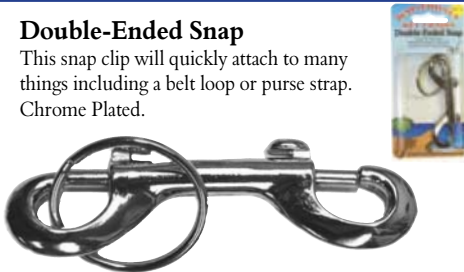

K254
1 /Card
Sug. Dlr. \$2.68

K254-B
12 /Bulk
Sug. Dlr. \$28.08

K254-C
12 /Multi-Card
Sug. Dlr. \$30.55

Snaps

Large Snap Clip

This snap clip will quickly attach to many things including a belt loop or purse strap. Key ring is secure to the solid ring and will not fall off. Full 360 degree rotating swivel.

K261
1 /Card
Sug. Dlr. \$2.75

K261-C
12 /Multi-Card
Sug. Dlr. \$32.94

Small Snap Clip

This snap clip will quickly attach to many things including a belt loop or purse strap. Key ring is secure to the solid ring and will not fall off. Full 360 degree rotating swivel. Chrome Plated.

K262
1 /Card
Sug. Dlr. \$1.95

K262-C
12 /Multi-Card
Sug. Dlr. \$23.34

Trigger Snap Clip

This snap clip will quickly attach to many things including a belt loop or purse strap. Key ring is secure to the solid ring and will not fall off. Full 360 degree rotating swivel.

K263
1 /Card
Sug. Dlr. \$2.30

K263-C
12 /Multi-Card
Sug. Dlr. \$27.54

Double-Ended Snap

This snap clip will quickly attach to many things including a belt loop or purse strap. Chrome Plated.

K264
1 /Card
Sug. Dlr. \$2.50