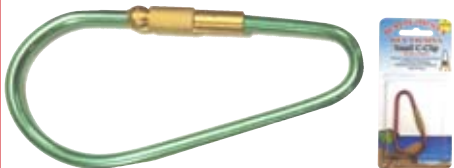

K212
1/Card
Sug. Dir. \$2.45

K212-C
12/Multi-Card
Sug. Dir. \$29.40

K223-C
12/Multi-Card

K223
1/Card

C-Clips

Small C-Clip (Screw Locked)

Keys will not accidentally fall off this key ring which features a screw locking mechanism. Assortment of colors.

K220
1/Card
Sug. Dir. \$1.24

K220-B
12/Bulk
Sug. Dir. \$12.70

K220-C
12/Multi-Card
Sug. Dir. \$14.91

X-Large C-Clip (Screw Locked)

Keys will not accidentally fall off this key ring which features a screw locking mechanism. Assortment of colors.