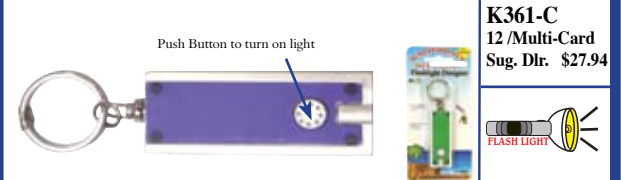

Flashlight Designer

This slim, sleek designer design provides an amazingly bright LED light. **Available in many designer colors.**