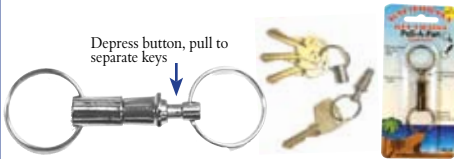

K208
1 /Card
Sug. Dlr. \$1.35

K208-B
12 /Bulk
Sug. Dlr. \$13.72

K208-C
12 /Multi-Card
Sug. Dlr. \$15.33

K200-C
12 /Multi-Card

K200-D
50 /Drum

Pull-A-Parts

Pull-A-Part (Nickel Plated)

Quickly separate personal keys from office keys, allowing you to give the valet only the keys needed. Nickel Plated finish.