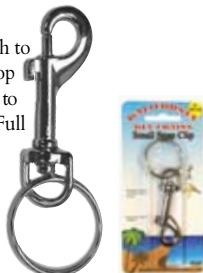

K253
1 /Card
Sug. Dlr. \$2.50

K253-B
12 /Bulk
Sug. Dlr. \$27.00

K253-C
12 /Multi-Card
Sug. Dlr. \$29.38

Slip-On Belt Hook

Your belt slips through the heavy-duty riveted strap making it impossible to lose your keys! The key ring is easily removed from the nickel plated clip without removing the strap from your belt.

K254
1 /Card
Sug. Dlr. \$2.68

K254-B
12 /Bulk
Sug. Dlr. \$28.08

K254-C
12 /Multi-Card
Sug. Dlr. \$30.55

Snaps

Large Snap Clip

This snap clip will quickly attach to many things including a belt loop or purse strap. Key ring is secure to the solid ring and will not fall off. Full 360 degree rotating swivel.

K261
1 /Card
Sug. Dlr. \$2.75

K261-C
12 /Multi-Card
Sug. Dlr. \$32.94

Small Snap Clip

This snap clip will quickly attach to many things including a belt loop or purse strap. Key ring is secure to the solid ring and will not fall off. Full 360 degree rotating swivel. Chrome Plated.

K262
1 /Card
Sug. Dlr. \$1.95

K262-C
12 /Multi-Card
Sug. Dlr. \$23.34

Trigger Snap Clip

This snap clip will quickly attach to many things including a belt loop or purse strap. Key ring is secure to the solid ring and will not fall off. Full 360 degree rotating swivel.