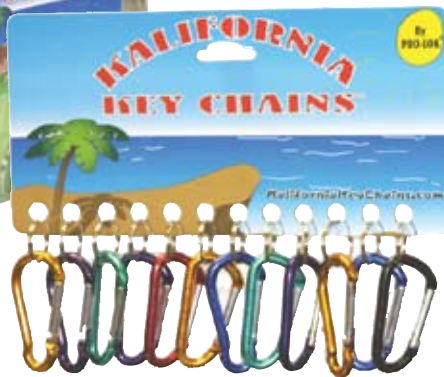

By
PRO-LOK

KALIFORNIA KEY CHAINS

Contents

Key Identifiers	Page 1	Lucky / Gambling.....	Page 6
Coils	Page 1	Luggage Tags	Page 6
Pull-A-Part	Page 2	Key Cases	Page 6
C-Clips	Page 2	Lighted Key Chains	Page 6
Key Reels	Page 2	Flashlight Key Chains	Page 7
Badge Pulls	Page 2	Bottle Openers.....	Page 7
Belt Hooks	Page 3	Whistle	Page 7
Snaps	Page 3	Sports	Page 7-8
Hide-A-Keys	Page 4	Recreational	Page 7-8
Chains & Necklaces	Page 4	Misc	Page 8
Necklaces	Page 5	Key Identifications	Page 9
Wrist Straps	Page 5	Key Tags	Page 9
Bullets	Page 5	Split Key Rings	Page 10
Flags	Page 5	Merchandising Displays	Page 11

Prices & product subject to change without notice. Please Check are web site New product added monthly.

www.KaliforniaKeyChains.com

Key Identifiers

Key Identifiers (Standard Colors)

Color code your keys for quick and easy identification. Soft rubber fits onto the head of your existing keys. Fits most standard size key heads. 6 Key Identifiers per card

Assortment of colors.

K100
6 /Card
Sug. Dlr. \$0.95

K100-B
200 /Bulk
Sug. Dlr. \$13.48

K100-D
200 /Drum
Sug. Dlr. \$13.48

Key Identifiers (NEON Colors)

Color code your keys for quick and easy identification. Soft rubber fits onto the head of your existing keys. Fits most standard size key heads. 6 Key Identifiers per card.