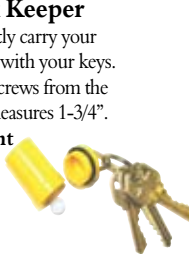

Jumbo Safety Pin

Easily identify your keys with this 5-1/2" tall Safety Pin. Assortment of Colors.

K501
1/Card
Sug. Dlr. \$1.95

K501-C
12/Multi-Card
Sug. Dlr. \$22.17

Spikey Ball

This unique key chain is fun to touch. Soft and very colorful. Assortment of Colors.

K502
1/Card
Sug. Dlr. \$2.00

K502-C
12/Multi-Card
Sug. Dlr. \$22.74

Pill Box Keeper

Conveniently carry your medication with your keys. The lid unscrews from the body that measures 1-3/4". Assortment of Colors.