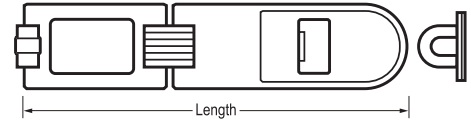

# HASPS

No. 720DPF

- Secure hard-to-lock property
- Hardened steel body for added strength
- Hardened boron alloy staples resist cutting and sawing
- Single and double hinge styles with hidden hinge pins
- Ideal for reaching around corners and angles