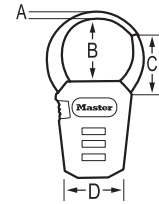

No. 1550 Backpack Lock

Product Number	Description	List Price (Each)	Shelf Pack Quantity	Master Carton Quantity	Shackle Dimensions				Shackle Dimensions (Metric)			
					A	B	C	D	A	B	C	D
1550DAST	Set Your Own Combination; Assortment of 1 each of 4 colors per shelf pack	$5.72	4	24	1/8in	1-1/4in	1-1/8in	1-7/8in	3mm	32mm	29mm	48mm

PLEASE SEE MASTER LOCK COMMERCIAL PRICE BOOK FOR KEYED ALIKE ITEMS

KEY BLANKS: See pages 49-51 for respective key blanks or cut key information.

★ ★ RETAIL PRODUCTS AVAILABLE ONLY IN MASTER CARTON OR SHELF PACK QUANTITIES. ★ ★