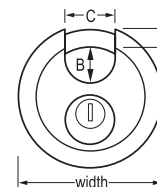

No. 40 Padlocks

Product Number	Description	List Price (Each)	Shelf Pack Quantity	Master Carton Quantity	Shackle Dimensions			Shackle Dimensions (Metric)		
					A	B	C	A	B	C
40KADPF	Keyed Alike	$21.92	6	36	3/8in	5/8in	3/4in	10mm	16mm	19mm
40DPF	Keyed Different	$20.56	4	24	3/8in	5/8in	3/4in	10mm	16mm	19mm
40T	2-Pack of No. 40 Keyed Alike	$37.37	4	16	3/8in	5/8in	3/4in	10mm	16mm	19mm
40TRI	3-Pack of No. 40 Keyed Alike	$45.92	4	16	3/8in	5/8in	3/4in	10mm	16mm	19mm

NOTE: WHEN ORDERING KEYED ALIKE PADLOCKS, EACH DIFFERENT KEYED ALIKE SET IS A SEPARATE LINE ITEM.

PLEASE SEE MASTER LOCK COMMERCIAL PRICE BOOK FOR KEYED ALIKE ITEMS

KEY BLANKS: See pages 49-51 for respective key blanks or cut key information.

★ ★ RETAIL PRODUCTS AVAILABLE ONLY IN MASTER CARTON OR SHELF PACK QUANTITIES. ★ ★