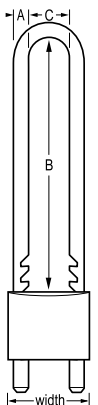

No. 527 Padlock

Product Number	Description	List Price (Each)	Shelf Pack Quantity	Master Carton Quantity	Shackle Dimensions			Shackle Dimensions (Metric)		
					A	B	C	A	B	C
527D	Keyed Different	$19.20	4	24	5/16in	2-3/8-5-15/16in	1-1/32in	8mm	6cm-15cm	27mm

PLEASE SEE MASTER LOCK COMMERCIAL PRICE BOOK FOR KEYED ALIKE ITEMS

KEY BLANKS: See pages 49-51 for respective key blanks or cut key information.

★★ RETAIL PRODUCTS AVAILABLE ONLY IN MASTER CARTON OR SHELF PACK QUANTITIES. ★★