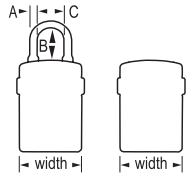

Master Lock *Bluetooth*® Lock Boxes offer the freedom to protect and control access to homes, businesses or vacation properties right from your smartphone. The free and intuitive Master Lock Vault® Apps allow users to assign who can access their property, and for how long. It's the smart and simple way to confidently secure property and manage access from anywhere at any time.

- Open and manage lock boxes with your smartphone
- Share permanent or temporary access with the Master Lock Vault apps, or manual codes
- Monitor access history and receive notifications
- Optional manual code access via keypad when smartphone is not available
- Receive low battery notifications on lock box and in app

Bluetooth® Lock Boxes

Product Number	Description	List Price (Each)	Shelf Pack Quantity	Master Carton Quantity	Shackle Dimensions			Shackle Dimensions (Metric)		
					A	B	C	A	B	C
5440EC	3-1/4in wide, Bluetooth® Portable Lock Box	$258.45	—	12	13/32in	1-13/16in	1-13/32in	10mm	46mm	36mm
5441EC	3-1/4in wide, Bluetooth® Wall Mount Lock Box	$258.45	—	12	NA	NA	NA	NA	NA	NA

- Large Easy to Read Light-Up Dials
- Dials light up automatically when cover is opened
- Large Open Lever for more comfortable use
- Durable Weather Cover prevents freezing and jamming
- Vinyl Coated Shackle and Molded Bumper prevents scratches to your door
- Hidden Hinge and Recessed Compartment prevents door from jamming
- Set Your Own Combination for easy-to-use convenience 10,000 possible combinations

Light-Up Dial Lock Boxes