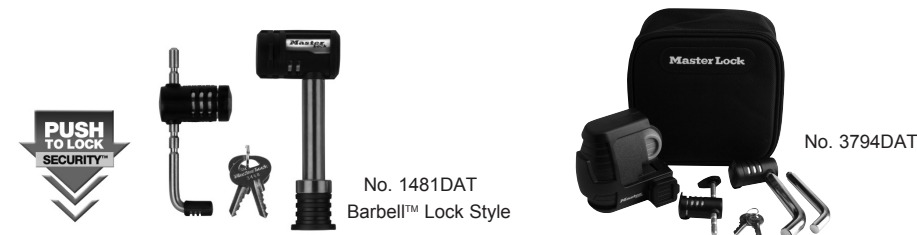

## Receiver Locks

| Individual Product Number | Case Part Number | Description                                       | List Price (Each) | Shelf Pack Quantity | Master Carton Quantity |
|---------------------------|------------------|---|-------------------|---------------------|------------------------|
| 2866DAT                   | 2866DAT          | 5/8in & 1/2in Chrome Steel, Swivel Head™ Lock     | \$19.74           | 4                   | 24                     |
| 1469DAT                   | 1469DAT          | 3-1/2in Stainless Steel Heavy-Duty Receiver Lock  | \$30.80           | 4                   | 24                     |
| 1479DAT                   | 1479DAT          | 5/8in Barbell™ Lock                               | \$21.67           | 4                   | 24                     |
| 1479TAT                   | 1479TAT          | 5/8in Barbell™ Lock, Keyed Alike Two Pack         | \$39.20           | 4                   | 16                     |
| 1480KA                    | 1480KA           | Stainless Steel 5/8in Barbell™ Lock - Keyed Alike | \$29.81           | 4                   | 24                     |
| 1480DAT                   | 1480DAT          | Stainless Steel 5/8in Barbell™ Lock               | \$28.50           | 4                   | 24                     |