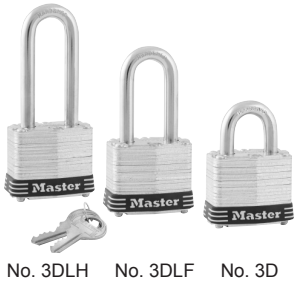

# LAMINATED STEEL PIN TUMBLER PADLOCKS

- 1-3/4in (44mm) wide laminated steel body for superior strength
- Hardened steel shackle for extra cut resistance
- Ball bearing locking for maximum pry resistance
- More than 3,000 key changes for maximum pick resistance
- 4-pin tumbler cylinder for increased weather and pick resistance

## No. 1 Padlocks

| Product Number | Description                             | List Price (Each) | Shelf Pack Quantity | Master Carton Quantity | Shackle Dimensions |         |       | Shackle Dimensions (Metric) |      |      |
|----------------|---|-------------------|---------------------|------------------------|--------------------|---------|-------|-----------------------------|------|------|
|                |   |                   |                     |                        | A                  | B       | C     | A                           | B    | C    |
| 1D             | Keyed Different                         | \$14.62           | 4                   | 24                     | 5/16in             | 15/16in | 3/4in | 8mm                         | 24mm | 19mm |
| 1DLF           | Keyed Different; 1-1/2in (38mm) Shackle | \$16.08           | 4                   | 24                     | 5/16in             | 1-1/2in | 3/4in | 8mm                         | 38mm | 19mm |
| 1DLJ           | Keyed Different; 2-1/2in (64mm) Shackle | \$17.39           | 6                   | 24                     | 5/16in             | 2-1/2in | 3/4in | 8mm                         | 64mm | 19mm |
| 1TRILJ         | 3-Pack of No. 1LJ Keyed Alike           | \$39.00           | 4                   | 16                     | 5/16in             | 2-1/2in | 3/4in | 8mm                         | 64mm | 19mm |