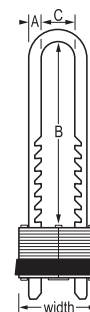

Nos. 510 and 517 Padlocks

Product Number	Description	List Price (Each)	Shelf Pack Quantity	Master Carton Quantity	Shackle Dimensions			Shackle Dimensions (Metric)		
					A	B	C	A	B	C
1-3/4in (44mm) wide, Warded Laminated Steel Lock with Standard Steel Adjustable Shackle										
510D	Keyed Different	$9.68	4	24	9/32in	5/8-2in	13/16in	7mm	16-51mm	21mm
517D	Keyed Different	$10.24	4	24	9/32in	2-3/4-5-3/8in	13/16in	7mm	7-14cm	21mm

PLEASE SEE MASTER LOCK COMMERCIAL PRICE BOOK FOR KEYED ALIKE ITEMS

KEY BLANKS: See pages 49-51 for respective key blanks or cut key information.

★ ★ RETAIL PRODUCTS AVAILABLE ONLY IN MASTER CARTON OR SHELF PACK QUANTITIES. ★ ★