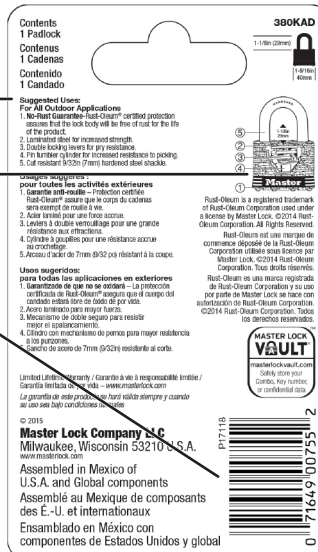

BACK

- Suggested uses facilitate product selection
- Cutaway diagram illustrates Master Lock quality
- UPC Code facilitates inventory control