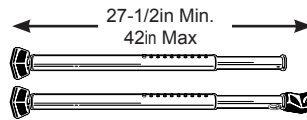

No. 265 Security Bar

Product Number	Description	List Price (Each)	Master Carton Quantity
265DCCSEN	Dual Function Door Security Bar	$35.90	3

SC or CC = Case Cut

PLEASE SEE MASTER LOCK COMMERCIAL PRICE BOOK FOR KEYED ALIKE ITEMS

KEY BLANKS: See pages 49-51 for respective key blanks or cut key information.

★ ★ RETAIL PRODUCTS AVAILABLE ONLY IN MASTER CARTON OR SHELF PACK QUANTITIES. ★ ★