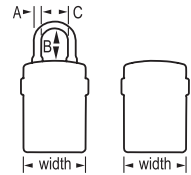

Master Lock *Bluetooth*® Padlocks and Lock Boxes offer the freedom to protect and control access to homes, businesses or vacation properties right from your smartphone. The free and intuitive Master Lock Vault® apps allow users to assign who can access their property, and for how long. It's the smart, simple and flexible way to confidently secure property and manage access from anywhere at any time.

- No need to worry over lost keys or forgotten combinations!
- Enjoy improved speed and ease of use with free apps
- Gain greater flexibility and control—share limited or permanent access with others
- Monitor access history and receive notifications
- Directional keypad allows for backup mechanical access
- Receive low battery notifications on padlock and in app

Bluetooth® Padlocks

Product Number	Description	List Price (Each)	Shelf Pack Quantity	Master Carton Quantity	Shackle Dimensions			Shackle Dimensions (Metric)		
					A	B	C	A	B	C
1-29/32in (47mm) wide										
4400EC	Indoor Use Only	$149.01	—	24	9/32in	7/8in	13/16in	7mm	22mm	20mm
2-7/32in (56mm) wide										
4401LHEC	Outdoor Weather Resistance, 2in (51mm) Shackle	$172.55	—	24	11/32in	2in	15/16in	9mm	51mm	23mm

- Open and manage lock boxes with your smartphone
- Share permanent or temporary access with the Master Lock Vault apps, or manual codes
- Monitor access history and receive notifications
- Optional manual code access via keypad when smartphone is not available
- Receive low battery notifications on lock box and in app

Bluetooth® Lock Boxes