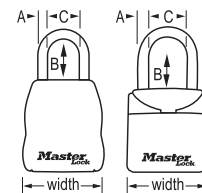

## Combination Dial Portable Lock Boxes

| Product Number | Description  | List Price (Each) | Shelf Pack Quantity | Master Carton Quantity | Shackle Dimensions |         |           | Shackle Dimensions (Metric) |      |      |
|----------------|--|-------------------|---------------------|------------------------|--------------------|---------|-----------|-----------------------------|------|------|
|                |  |                   |                     |                        | A                  | B       | C         | A                           | B    | C    |
| 5400D          | Portable Lock Box; Set Your Own 4-digit Combination; Holds up to 5 keys; 3-1/4in (83mm) wide     | \$55.24           | —                   | 4                      | 13/32in            | 1-7/8in | 1-13/32in | 10mm                        | 47mm | 36mm |
| 5406D          | Compact Portable Lock Box; Set Your Own 3-digit Combination; Holds 2-3 keys; 2-3/4in (70mm) wide | \$34.19           | 2                   | 4                      | 13/32in            | 1-7/8in | 1-13/32in | 10mm                        | 47mm | 36mm |