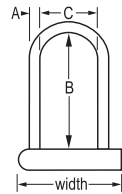

No. 8170 U-Lock

Product Number	Description	List Price (Each)	Shelf Pack Quantity	Master Carton Quantity	Shackle Dimensions			Shackle Dimensions (Metric)		
					A	B	C	A	B	C
8170D	Keyed Different; 6-1/8in (15cm) wide; U-lock with Carrier bracket	$21.22	—	6	1/2in	8in	4in	13mm	20cm	10cm

PLEASE SEE MASTER LOCK COMMERCIAL PRICE BOOK FOR KEYED ALIKE ITEMS

KEY BLANKS: See pages 49-51 for respective key blanks or cut key information.

★ ★ RETAIL PRODUCTS AVAILABLE ONLY IN MASTER CARTON OR SHELF PACK QUANTITIES. ★ ★