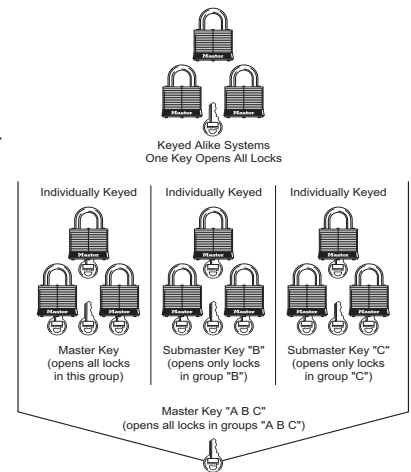

- **Keyed Alike (KA)** - This provides "same key" convenience and eliminates the need for multiple keys where numerous padlocks are used. All padlocks in the set are keyed the same. Most Master Lock padlocks can be ordered keyed alike. Keyed alike padlocks are listed in this price book with a "KA" suffix in the product number.
- **Master Keyed (MK)** - In a master keyed system, the master key opens all locks in the system although each lock has its own unique key. Master keyed items are ideal for permitting supervisory or emergency access. Master keyed padlocks are listed in this price book with an "MK" suffix in the product number.
- **Rekeyable Padlocks** - Padlock cylinders can be removed and replaced to restore security quickly without requiring a new padlock. This is ideal for situations where keys are lost or stolen due to theft or employee turnover. Rekeyable padlocks are found in the commercial price book.
- **Reserved Key Systems (RSV)** - Reserved key padlocks are not available to the general public and are not listed in this price book. Key blanks and cut keys are supplied directly by Master Lock through distributors and dealers when requested by registered end users. This adds security through the restricted distribution of duplicate keys. This option requires a custom quotation (see page 1).
- **ML Line Patent Key Control** - Keys for this patent pending key control product offer the ultimate protection against unauthorized duplicate keys. Blank keys are available to locksmiths only and controlled by contract. These keys are recommended for all master key applications. Contact your local locksmith for full details.
- **Non-Removable Key (NR)** - The key cannot be removed from the padlock when the padlock is open. This helps prevent users from accidentally leaving the padlock in the open position. Only selected padlocks offer this option.

Key Number Range By Products

- **Special Marking** - Key numbers or other customer specific information may be stamped or laser engraved on the padlock or key for identification. This is useful for recording company owned padlocks as well as identifying employees using specific padlocks. Please call your Master Lock sales representative for details on laser engraving. Other customer specific information requires a custom quotation (see page 1).
- **Color Coding** - Some padlocks are available with colored bumpers or lock bodies for easy department identification.
- **Key Number Maintenance (Charting)** - Master Lock will maintain records of your key system for future reference. This is useful when reordering padlocks to current keyed different, keyed alike, master keyed, or safety lockout systems. This option requires a custom quotation (see page 1).
- **Chain and Tag Attachments** - Small chains may be attached to padlock shackles in order to affix padlocks to truck doors, gates, equipment, or other applications. Brass tags may be affixed to padlocks for identification purposes. These items are available separately (see Commercial Price Book) or can be attached at the factory. The factory-attached option requires a custom quotation (see page 1).