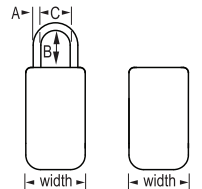

Light-Up Dial Lock Boxes

Product Number	Description	List Price (Each)	Shelf Pack Quantity	Master Carton Quantity	Shackle Dimensions			Shackle Dimensions (Metric)		
					A	B	C	A	B	C
5424D	2-7/8in (72mm) wide, Portable Light-Up Dial Lock Box	$73.64	—	4	3/8in	1-11/16in	1-13/32in	9mm	43mm	36mm
5425D	2-7/8in (72mm) wide, Wall Mount Light-Up Dial Lock Box	$69.05	—	4	NA	NA	NA	NA	NA	NA

PLEASE SEE MASTER LOCK COMMERCIAL PRICE BOOK FOR KEYED ALIKE ITEMS

KEY BLANKS: See pages 49-51 for respective key blanks or cut key information.

★★ RETAIL PRODUCTS AVAILABLE ONLY IN MASTER CARTON OR SHELF PACK QUANTITIES. ★★