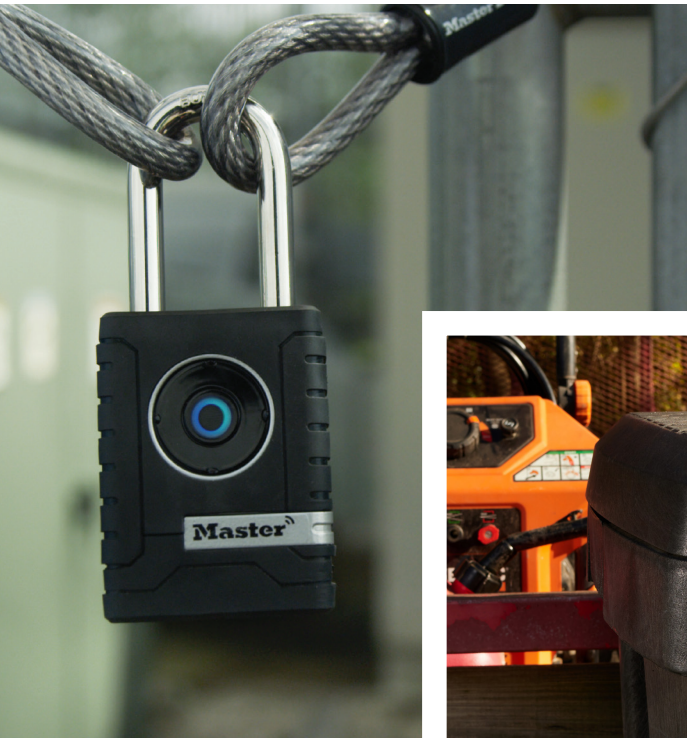

Effective
March 1, 2022

Retail Carded Price List

**Master
Lock**