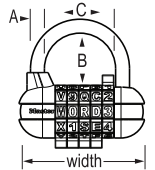

No. 1534 Password Plus™ Set Your Own Combination Padlock

Product Number	Description	List Price (Each)	Shelf Pack Quantity	Master Carton Quantity	Shackle Dimensions			Shackle Dimensions (Metric)		
					A	B	C	A	B	C
1534D	Set Your Own Combination; One each of 4 dial colors per shelf pack	$15.33	4	16	1/4in	1-1/8in	1-3/8in	6mm	29mm	35mm