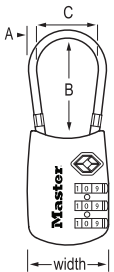

TSA-Accepted Padlocks - Set Your Own Combination with Flexible Shackle

Product Number	Description	List Price (Each)	Shelf Pack Quantity	Master Carton Quantity	Shackle Dimensions			Shackle Dimensions (Metric)		
					A	B	C	A	B	C
4688D	1-1/8in (29mm) Set Your Own Combination Lock with flexible cable; Blue/Red/Silver/Black	$12.16	4	24	1/8in	1-1/2in	5/8in	3mm	38mm	15mm
4688T	1-1/8in (29mm) Set Your Own Combination Lock with flexible cable; Blue/Red/Silver/Black, 2-pack	$21.98	4	16	1/8in	1-1/2in	5/8in	3mm	38mm	15mm

PLEASE SEE MASTER LOCK COMMERCIAL PRICE BOOK FOR KEYED ALIKE ITEMS

KEY BLANKS: See pages 49-51 for respective key blanks or cut key information.

★★ RETAIL PRODUCTS AVAILABLE ONLY IN MASTER CARTON OR SHELF PACK QUANTITIES. ★★