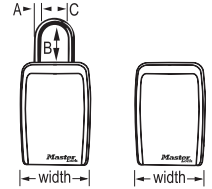

# STORAGE SECURITY

No. 5422D

No. 5423D

- Provides secure storage of keys or access cards
- Convenient push button locking mechanism in familiar alpha / numeric telephone keypad format
- Set your own combination using up to 12 letters, numbers, or both
- Large buttons for ease of use, even in low light conditions
- Large internal cavity and removable key hook prevents jamming
- Protective weather cover prevents freezing and jamming