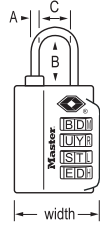

TSA-ACCEPTED LUGGAGE PADLOCKS

- Allows your luggage to be opened, inspected and relocked by security authorities without damage
- 1-3/16in (30mm) wide durable metal body
- 4 dial, set your own password combination convenience
- Unique side window for easy combination viewing

TSA-Accepted Padlocks - Set Your Own Password Combination

Product Number	Description	List Price (Each)	Shelf Pack Quantity	Master Carton Quantity	Shackle Dimensions			Shackle Dimensions (Metric)		
					A	B	C	A	B	C
4691DWD	TSA-Accepted Set Your Own Password Combination Lock; Assortment of colors	$17.05	4	24	1/8in	3/4in	1/2in	3mm	19mm	13mm

- Allows your luggage to be opened, inspected and relocked by security authorities without damage
- Easy to set & reset numeric combination
- 1-5/16in (35mm) Wide durable metal body
- 4 dial combination security for keyless convenience
- Extended reach, heavy duty shackle designed for equipment cases
- Unique side window for easy combination viewing
- 10,000 combination possibilities

TSA-Accepted Padlocks - No 4696 Extended Reach

Product Number	Description	List Price (Each)	Shelf Pack Quantity	Master Carton Quantity	Shackle Dimensions			Shackle Dimensions (Metric)		
					A	B	C	A	B	C
4696D	1-5/16in (35mm) resettable combination lock with extended reach shackle, numeric dials, black	$17.65	4	24	1/4in	1-7/8in	7/8in	6mm	48mm	22mm
4696T	1-5/16in (35mm) resettable combination lock with extended reach shackle, numeric dials, black, 2-pack	$33.49	4	16	1/4in	1-7/8in	7/8in	6mm	48mm	22mm