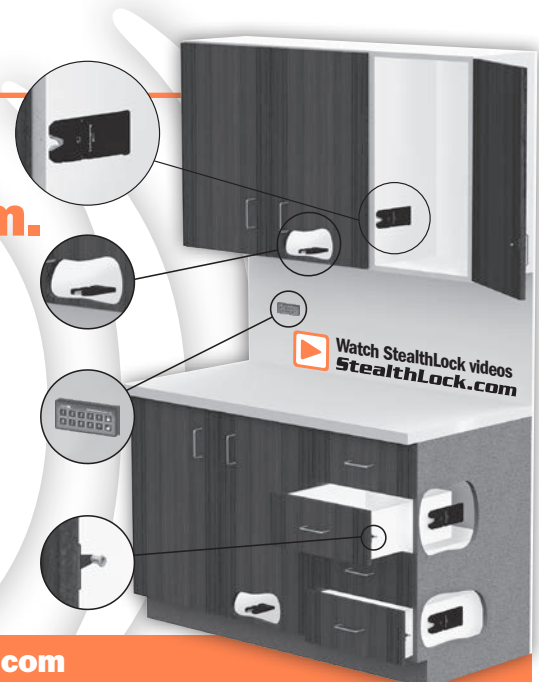

## StealthLock)))

The StealthLock<sup>®</sup> is a keyless, invisible cabinet locking system.

Perfect for wood applications in Education, Healthcare, Office and other areas

- ➔ Radio frequency technology permits the transmitter pad to be stored anywhere - leaving no trace of visible hardware or signs of being secured
- ➔ Allows multiple wood cabinet doors or drawers to be locked from a single transmitter pad within a 15 ft. range
- ➔ Easy to install - takes fewer than 10 minutes