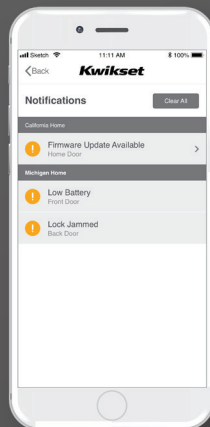

Kwikset

HALO™

WI-FI ENABLED SMART LOCKS

Halo smart locks connect directly to your existing Wi-Fi router and smartphone to create a simple and secure smart home, without a third-party hub, panel or subscription service.

Wi-Fi Enabled

Works with the Kwikset App

Control your lock from your smartphone

REMOTE ACCESS

PUSH NOTIFICATIONS

EVENT HISTORY

MANAGE ACCESS CODES

MANAGE MULTIPLE HOMES

#1 SELLING U.S. LOCK BRAND*

*Source: TraQline US quarterly brand unit share report, Q4 2016 through Q1 2021.

Specifications

Function	Single cylinder deadbolt
Door Prep	2 1/8" diameter bore hole & 1" diameter latch hole
Backset	Adjustable 2 3/8" or 2 3/4"
Door Thickness	1 3/8" - 2" automatic adjustment
Faceplates	1" x 2 1/4" round corner standard
Strikes	Round corner, 4 hole strike, 2 3/4" x 1 1/8"
Latch	Round corner adjustable 2 3/8" x 2 3/4"
Bolt	1" throw, steel deadbolt
Door Handing	Reversible
Cylinder	SmartKey Security™