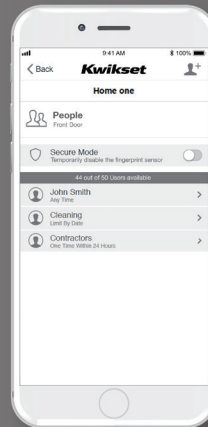

MANAGE
USERS