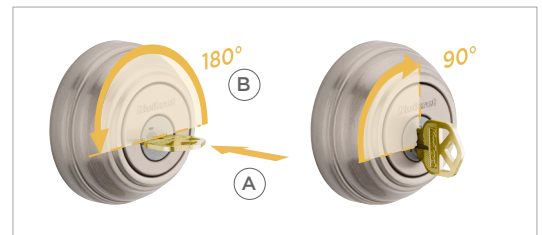

2 (A) Insert the SmartKey tool fully and firmly into the SmartKey hole.
(B) **Remove** the SmartKey tool and the current key.

3 (A) Fully insert your new key into the lock, and rotate it 180°.
(B) Rotate the new key 90° back to the starting position, and remove it. Your lock is now re-keyed to your new key, and your old key will no longer operate the lock.