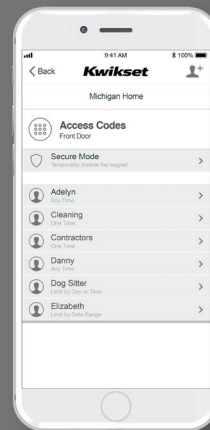

MANAGE
ACCESS CODES