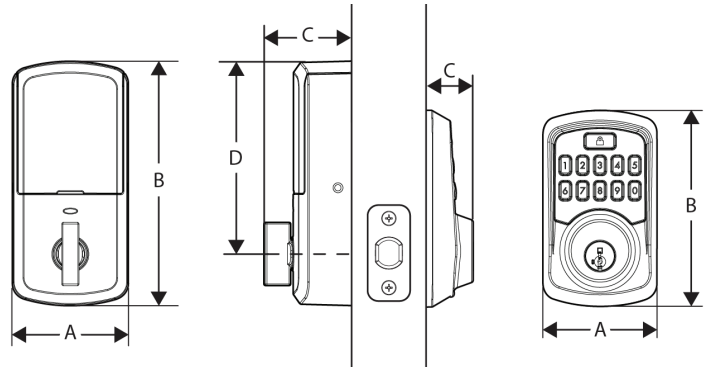

Specifications

Function	Single cylinder deadbolt
Door Prep	2 1/8" diameter bore hole & 1" diameter latch hole
Backset	Adjustable 2 3/8" or 2 3/4"
Door Thickness	1 3/8" - 2" automatic adjustment
Faceplates	1" x 2 1/4" round corner standard
Strikes	Round corner, 4 hole strike, 2 3/4" x 1 1/8"
Latch	Round corner adjustable 2 3/8" x 2 3/4"
Bolt	1" throw, steel deadbolt
Door Handing	Reversible
Cylinder	SmartKey Security™

Dimensions