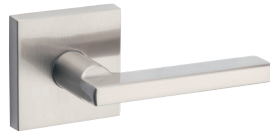

HALIFAX®

LEVERS - all keyed levers below have SmartKey only

MFG Pro#	Function	Finish									Case Qty.	Keying	Price
		3	L03	5	11P	15	26	26D	514				
Austin™ Reversible Lever		3	L03	5	11P	15	26	26D	514				
97200-860	720AUL - Hall/Closet				•					4		$62.40	
97300-902	730AUL - Bed/Bath				•					4		$66.70	
97402-818	740AUL - Entry				•					4		$114.10	
Halifax® Reversible Lever		3	L03	5	11P	15	26	26D	514				
97200-854	720HFL SQT - Hall/Closet					•				4		$51.70	
97300-896	730HFL SQT - Bed/Bath					•				4		$60.30	
97402-812	740HFL SQT - Keyed Entry					•				4	K4	$101.20	
97880-902	788HFL SQT - Inactive					•				4		$26.40	
97200-853	720HFL SQT - Hall/Closet				•					4		$51.70	
97300-895	730HFL SQT - Bed/Bath				•					4		$60.30	
97402-811	740HFL SQT - Keyed Entry				•					4	K4	$101.20	
97880-901	788HFL SQT - Inactive				•					4		$26.40	
97880-949	788HFL SQT - Inactive								•	4		$26.40	
97402-920	740HFL SQT - Keyed Entry								•	4	K4	$101.20	
97300-949	730HFL SQT - Bed/Bath								•	4		$60.30	
97200-906	720HFL SQT - Hall/Closet								•	4		$51.70	
Milan® Reversible Lever		3	L03	5	11P	15	26	26D	514				
97200-857	720MIL RDT 15 CP					•				4		$51.70	
97300-899	730MIL RDT 15 CP					•				4		$60.30	
97402-815	740MIL RDT 15 SMT CP K4					•				4	K4	$101.20	
97880-905	788MIL RDT 15 CP					•				4		$26.40	
97200-856	720MIL RDT 11P CP				•					4		$51.70	
97300-898	730MIL RDT 11P CP				•					4		$60.30	
97402-916	740MIL RDT 11P CP				•					4	K4	$101.20	
97880-904	788MIL RDT 11P CP				•					4		$26.40