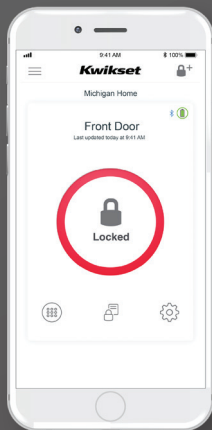

aura™

BLUETOOTH KEYPAD SMART LOCK

Smarter Living

Aura™ Bluetooth™ smart lock gives you control of your door with your smartphone — it's as simple as that.

Bluetooth
Enabled

Works with the
Kwikset App

Control your lock from your phone