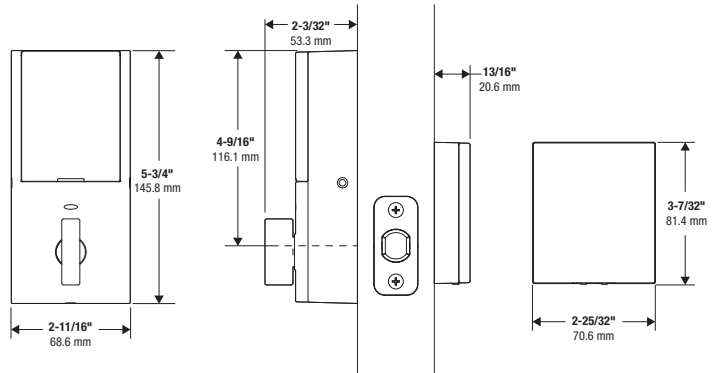

Kwikset

OBSIDIAN

TOUCHSCREEN ELECTRONIC DEADBOLT

Specifications

Function	Touchscreen Deadbolt
Door Prep	1 1/2" and 2 1/8" diameter face hole and 1" diameter latch hole
Backset	Adjustable 2 3/8" or 2 3/4"
Door Thickness	1 3/8" - 2"
Faceplates	1" x 2 1/4" round corner standard
Strikes	Round corner
Latch	Round corner adjustable 2 3/8" x 2 3/4"
Bolt	1" throw, steel deadbolt
Door Handing	Reversible
Batteries	6V (4 x AA alkaline batteries required)
Wireless Protocol	Z-Wave® 500; lock complies with Z-Wave standard of open air, line of sight transmission of 160 feet or more. Compliant with FCC Part 15. Industry Canada. *Range may vary depending on radio frequency environment. Works with your home control platform to optimize range.

Dimensions

Easy Installation

- Replaces existing door hardware with just a screwdriver
- No hard wiring required
- Operates on 4 AA batteries that will last for approximately 1 year

Innovation Security

- BHMA Grade 2 Certified
- 128-bit Advanced Encryption Standard (AES) communication
- Revolutionary tapered deadbolt design - enables misaligned doors to lock without pulling and pushing your door shut