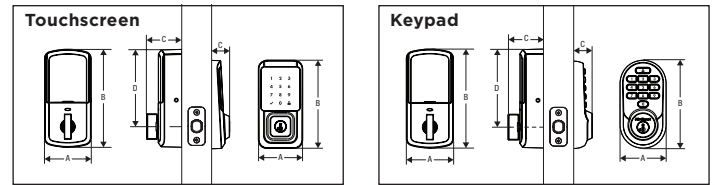

FINISH AND
LIFETIME WARRANTY
MECHANICAL

ONE YEAR
ELECTRONIC WARRANTY

Dimensions

Touchscreen	A	B	C	D
Interior	2 3/4" (70 mm)	5 13/16" (147 mm)	2 1/8" (53 mm)	4 9/16" (116 mm)
Exterior	2 28/32" (73 mm)	5 5/8" (143 mm)	1 3/16" (30 mm)	---