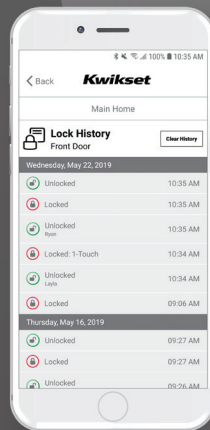

EVENT
HISTORY