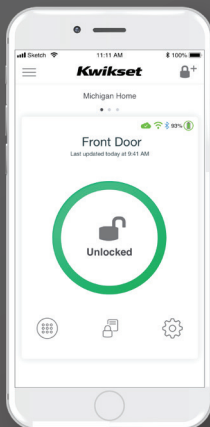

Kwikset

HALO™

WI-FI ENABLED SMART LOCKS

Halo smart locks connect directly to your existing Wi-Fi router and smartphone to create a simple and secure smart home, without a third-party hub, panel or subscription service.

Wi-Fi Enabled

Works with the Kwikset App

Control your lock from your smartphone

REMOTE ACCESS

PUSH NOTIFICATIONS

EVENT HISTORY

MANAGE ACCESS CODES

MANAGE MULTIPLE HOMES