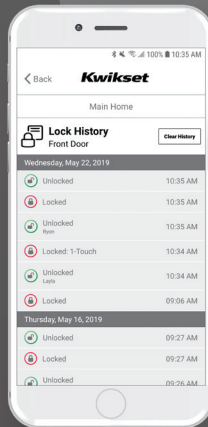

EVENT
HISTORY