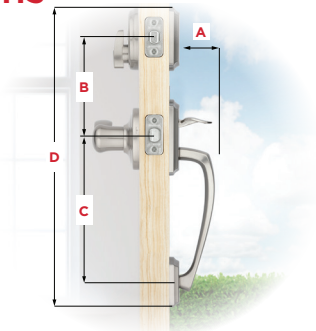

Specifications

Door Prep	Cross Bore 2 1/8". Edge Bore 1" Latch Face 1" x 2 1/4"
Backset	Adjustable 2 3/8" or 2 3/4"
Door Thickness	1 3/4" Standard. Thick door service part available for up to 2 1/4"
Faceplates	1" x 2 1/4". Square, round and drive-in included
Strikes	▪ Deadbolt: 1 1/8" x 2 3/4" ▪ Handle: 2 1/4" full lip round
Bolt	▪ Deadbolt: 1" throw ▪ Handle: 1/2" throw
Cylinder	SmartKey Security™
Door Handing	Reversible for right or left-hand doors
ANSI/BHMA	Deadbolt - A156.39 Grade AAA Certified
UL	Optional 20 minute UL fire rating available except for 819 function
ADA	N/A
Warranty	Lifetime mechanical and lifetime finish

Dimensions

Dimensions	A	B	C	D
Prescott	2 25/32"	5 1/2"	8 13/32" through 9 11/16"	17 3/4"

Finishes