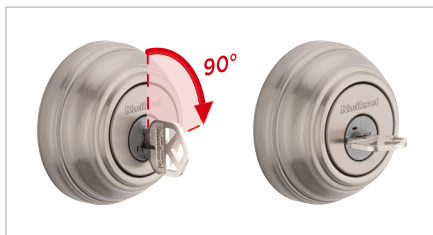

HOW TO RE-KEY YOUR LOCK IN SECONDS

! Make sure you have your current key and SmartKey tool

1 Insert the key that currently operates your lock, and rotate it 90° clockwise.