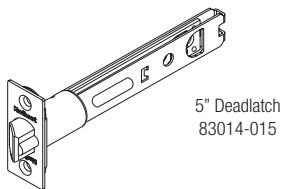

5" Deadlatch
83014-015