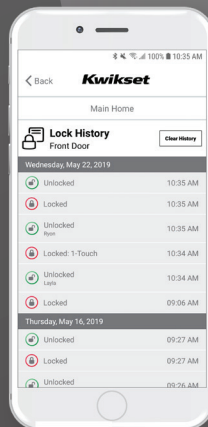

Kwikset

HALO™

WI-FI ENABLED SMART LOCKS

Halo smart locks connect directly to your existing Wi-Fi router and smartphone to create a simple and secure smart home, without a third-party hub, panel or subscription service.

Wi-Fi Enabled

Works with the Kwikset App

Control your lock from your smartphone

REMOTE ACCESS

PUSH NOTIFICATIONS

EVENT HISTORY

MANAGE ACCESS CODES

MANAGE MULTIPLE HOMES

#1 SELLING U.S. LOCK BRAND*

*Source: TraQline US quarterly brand unit share report, Q4 2016 through Q1 2021.

Specifications

Function	Single cylinder deadbolt
Door Prep	2 1/8" diameter bore hole & 1" diameter latch hole
Backset	Adjustable 2 3/8" or 2 3/4"
Door Thickness	1 3/8" - 2" automatic adjustment
Faceplates	1" x 2 1/4" round corner standard
Strikes	Round corner, 4 hole strike, 2 3/4" x 1 1/8"
Latch	Round corner adjustable 2 3/8" x 2 3/4"
Bolt	1" throw, steel deadbolt
Door Handing	Reversible
Cylinder	SmartKey Security™