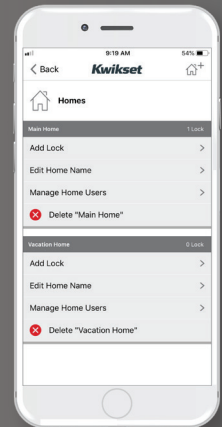

The Halo Touch Wi-Fi enabled smart lock with fingerprint access technology allows you to simply use your unique fingerprint to lock and unlock your door.

Works with the
Kwikset App

Control your lock from your smartphone

REMOTE
ACCESS

PUSH
NOTIFICATIONS

EVENT
HISTORY

MANAGE
USERS

MANAGE MULTIPLE
HOMES

#1 SELLING U.S. LOCK BRAND*

*Source: TraQline US quarterly brand unit share report, Q4 2016 through Q1 2021.

Specifications