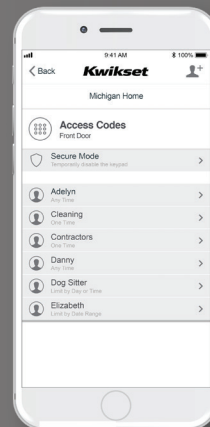

Kwikset

HALO™

WI-FI ENABLED SMART LOCKS

Halo smart locks connect directly to your existing Wi-Fi router and smartphone to create a simple and secure smart home, without a third-party hub, panel or subscription service.

Wi-Fi Enabled

Works with the Kwikset App

Control your lock from your smartphone

REMOTE ACCESS

PUSH NOTIFICATIONS

EVENT HISTORY

MANAGE ACCESS CODES

MANAGE MULTIPLE HOMES

#1 SELLING U.S. LOCK BRAND*

*Source: TraQline US quarterly brand unit share report, Q4 2016 through Q1 2021.

Specifications

Function	Single cylinder deadbolt
Door Prep	2 1/8" diameter bore hole & 1" diameter latch hole
Backset	Adjustable 2 3/8" or 2 3/4"
Door Thickness	1 3/8" - 2" automatic adjustment
Faceplates	1" x 2 1/4" round corner standard
Strikes	Round corner, 4 hole strike, 2 3/4" x 1 1/8"
Latch	Round corner adjustable 2 3/8" x 2 3/4"
Bolt	1" throw, steel deadbolt
Door Handing	Reversible
Cylinder	SmartKey Security™