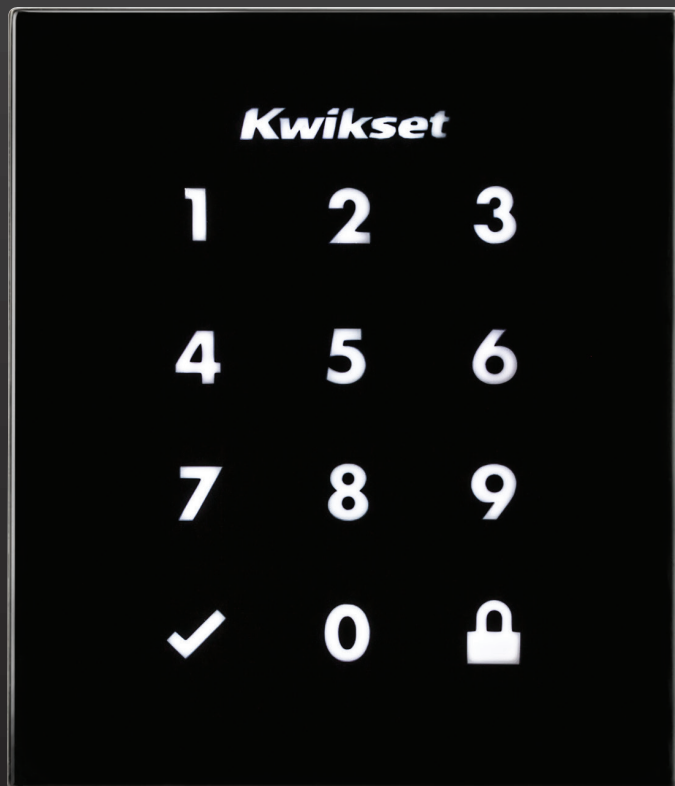

Satin Nickel¹⁵
99420-001

Venetian Bronze^{11P}
99420-002

Matte Black⁵¹⁴
99420-003

How it Works

Kwikset

OBSIDIAN

TOUCHSCREEN ELECTRONIC DEADBOLT

With Z-Wave® 500 Chipset

Features

- Sleek, modern design
- 10 digit capacitive touchscreen with SecureScreen™
- Keywayless
- 9V battery backup power
- Z-Wave® 500 for extended wireless range, over-the-air firmware updates and superior wireless encryption