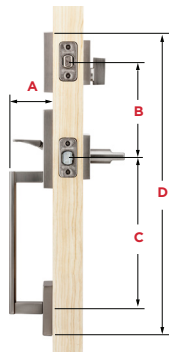

Specifications

Door Prep	Cross Bore 2 1/8". Edge Bore 1" Latch Face 1" x 2 1/4"
Backset	Adjustable 2 3/8" or 2 3/4"
Door Thickness	1 3/4" Standard. Thick door service part available for up to 2 1/4"
Faceplates	1" x 2 1/4". Specify square, round, or drive in
Strikes	▪ Deadbolt: 1 1/4" x 3 5/8". Specify square, round, or drive in ▪ Handle: 2 1/4" full lip. Specify square, round, or drive in (Other options available)
Bolt	▪ Deadbolt: 1" throw ▪ Handle: 1/2" throw
Cylinder	SmartKey Security™
Door Handing	Reversible for right or left-hand doors
ANSI/BHMA	Deadbolt is Grade 1 Certified
UL	Optional 20 minute UL fire rating available except for 819 function
ADA	N/A
Warranty	Lifetime mechanical and lifetime finish

Dimensions

Dimensions	A	B	C	D
San Clemente	2 5/8"	5 1/2"	8 13/32" through 9 1/16"	17 29/32"