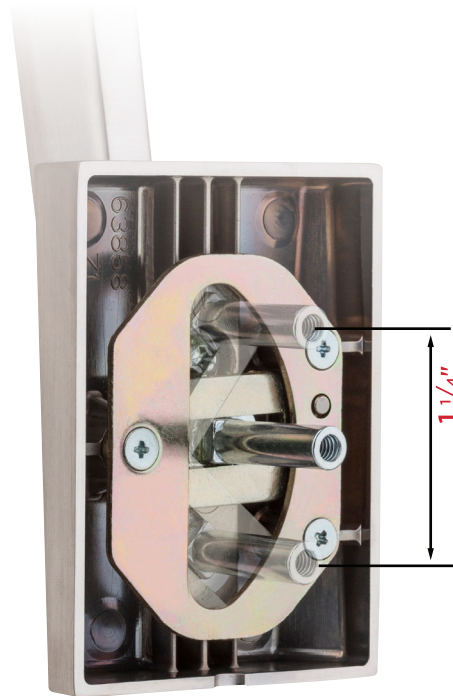

KWIKSET SIGNATURE SERIES HANDLESET FUNCTIONS

Model
800 / 818

Function
Handleset with Single Cylinder Deadbolt

Description
Latch bolt operated by thumb piece outside and grip inside. Deadbolt operated by key outside and thumbturn inside.

Dimensions

Dimensions	A	B	C	D
San Clemente	2 5/8"	5 1/2"	8 13/32" through 9 1/16"	17 29/32"

Finishes

Satin Nickel 15

Venetian Bronze 11P

Polished Chrome 26

Satin Chrome 26D

Matte Black 514

NEW Adjustable Throughbolt

Vertical and horizontal slide designed for a guaranteed fit

Functions

NEW

Handleset (Single-Cylinder): Exterior only, Latch bolt operated by thumb piece outside. Deadbolt operated by key outside.
- 818 SCE SMT