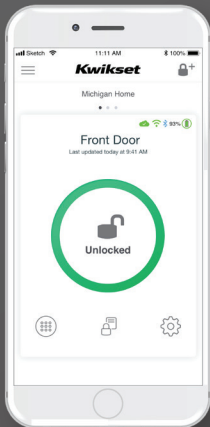

Keypad	A	B	C	D
Interior	2 3/4" (70 mm)	5 13/16" (147 mm)	2 1/8" (53 mm)	4 9/16" (116 mm)
Exterior	2 28/32" (73 mm)	5 13/32" (137 mm)	1 3/16" (30 mm)	---

Finishes

How it Works

Kwikset

HALO

TOUCH

FINGERPRINT SMART LOCK

The Halo Touch Wi-Fi enabled smart lock with fingerprint access technology allows you to simply use your unique fingerprint to lock and unlock your door.

Works with the
Kwikset App

Control your lock from your smartphone