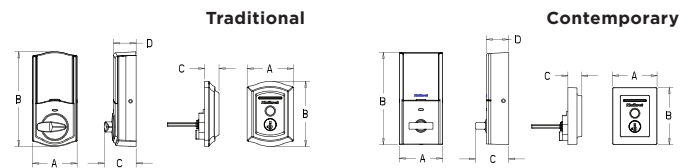

Specifications

Function	Single cylinder deadbolt
Door Prep	2 1/8" diameter bore hole & 1" diameter latch hole
Backset	Adjustable 2 3/8" or 2 3/4"
Door Thickness	1 3/4" - 2" automatic adjustment
Faceplates	1" x 2 1/4" round corner standard
Strikes	Round corner, 4 hole strike, 2 3/4" x 1 1/8"
Latch	Round corner adjustable 2 3/8" x 2 3/4"
Bolt	1" throw, steel deadbolt
Door Handing	Reversible
Cylinder	SmartKey Security™
Temp Range & Humidity	Temperature Range: Exterior: -40F to 150F Interior: 32F to 130F Humidity: Exterior: 100% condensing Interior: 30% - 95% non-condensing

Dimensions