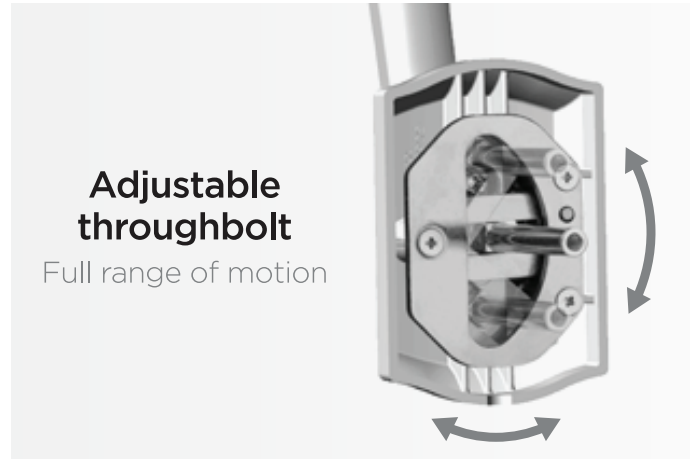

#1 SELLING U.S. LOCK BRAND

*Source: TraQline US quarterly brand unit share report, Q4 2006 through Q1 2021

579087-06-2020

Specifications

Door Prep	Cross Bore 2 1/8". Edge Bore 1" Latch Face 1" x 2 1/4"
Backset	Adjustable 2 3/8" or 2 3/4"
Door Thickness	1 3/4" Standard. Thick door service part available for up to 2 1/4"
Faceplates	1" x 2 1/4". Square, round and drive-in included
Strikes	▪ Deadbolt: 1 1/8" x 2 3/4" ▪ Handle: 2 1/4" full lip round
Bolt	▪ Deadbolt: 1" throw ▪ Handle: 1/2" throw
Cylinder	SmartKey Security™
Door Handing	Reversible for right or left-hand doors
ANSI/BHMA	Deadbolt - A156.39 Grade AAA Certified
UL	Optional 20 minute UL fire rating available except for 819 function
ADA	N/A
Warranty	Lifetime mechanical and lifetime finish

Dimensions

Dimensions	A	B	C	D
Prescott	2 25/32"	5 1/2"	8 13/32" through 9 11/16"	17 3/4"

Finishes

L03
Lifetime
Polished
Brass

15
Satin
Nickel

11P
Venetian
Bronze

514
Matte
Black

NEW Adjustable Throughbolt

Vertical and horizontal slide designed for a guaranteed fit

Adjustable throughbolt

Full range of motion

Functions

Handleset (Single-Cylinder)

Latch bolt operated by thumb piece outside and lever inside. Deadbolt operated by key outside and thumb turn inside.