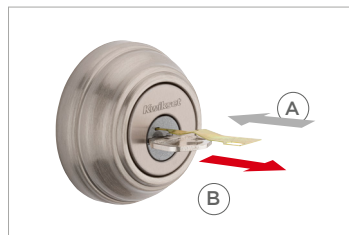

BUMP PROOF

PICK RESISTANT

KICK-IN RESISTANT

DRILL RESISTANT

SAW RESISTANT

HOW TO RE-KEY YOUR LOCK IN SECONDS

! Make sure you have your current key and SmartKey tool

1 Insert the key that currently operates your lock, and rotate it 90° clockwise.

2 (A) Insert the SmartKey tool fully and firmly into the SmartKey hole.
(B) **Remove** the SmartKey tool and the current key.

3 (A) Fully insert your new key into the lock, and rotate it 180°.
(B) Rotate the new key 90° back to the starting position, and remove it. Your lock is now re-keyed to your new key, and your old key will no longer operate the lock.