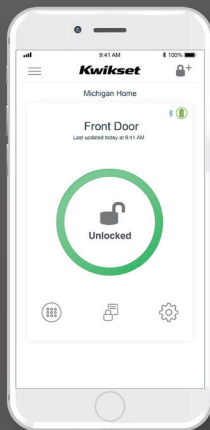

Kwikset

aura™

BLUETOOTH KEYPAD SMART LOCK

Smarter Living

Aura™ Bluetooth™ smart lock gives you control of your door with your smartphone — it's as simple as that.

Bluetooth
Enabled

Works with the
Kwikset App

Control your lock from your phone

LOCKED

UNLOCKED

EVENT
HISTORY

MANAGE
ACCESS CODES

MANAGE MULTIPLE
HOMES

#1 SELLING U.S. LOCK BRAND*

*Source: TraQline US quarterly brand unit share report, Q4 2006 through Q1 2021.