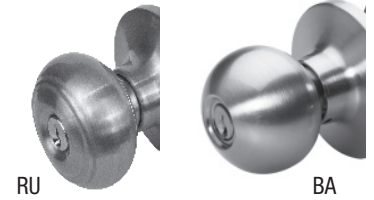

RUSK KNOBS (RU)

FINISH	DESCRIPTION	RETAIL PACK MASTER CARTON QTY: 2	BOX PACK MASTER CARTON QTY: 8				List Price (Each)
			KW1	SC1	WR5	WK2	
Polished Brass (03)	Keyed Entry	—	RU0103KA4	RU0103KA4S	RU0103KA4W	—	$25.50
	Privacy	—	RU0303BOX				$18.35
	Passage	—	RU0403BOX				$17.30
	Dummy	—	RU0503BOX				$8.35
	Storeroom	—	RU0203KA4	RU0203KA4S	—	—	$25.50
Antique Brass (05)	Keyed Entry	—	RU0105KA4	RU0105KA4S	RU0105KA4W	—	$28.25
	Privacy	—	RU0305BOX				$21.25
	Passage	—	RU0405BOX				$20.15
	Dummy	—	RU0505BOX				$9.70
	Storeroom	—	RU0205KA4	RU0205KA4S	—	—	$28.25
Satin Nickel (15)	Keyed Entry	—	RU0115KA4	RU0115KA4S	RU0115KA4W	—	$26.00
	Privacy	—	RU0315BOX				$18.75
	Passage	—	RU0415BOX				$17.25
	Dummy	—	RU0515BOX				$8.25
	Storeroom	—	RU0215KA4	RU0215KA4S	—	—	$26.00
Aged Bronze (12P)	Keyed Entry	—	RU0112PKA4	RU0112PKA4S	RU0112PKA4W	—	$30.05
	Privacy	—	RU0312PBOX				$23.15
	Passage	—	RU0412PBOX				$22.15
	Dummy	—	RU0512PBOX				$10.40
	Storeroom	—	RU0212PKA4	RU0212PKA4S	—	—	$30.05

BALL KNOBS (BA)

FINISH	DESCRIPTION	RETAIL PACK MASTER CARTON QTY: 2	BOX PACK MASTER CARTON QTY: 8				List Price (Each)
			KW1	SC1	WR5	WK2	
Polished Brass (03)	Keyed Entry	BA00103	—				$22.30
	Single Cylinder Deadbolt Combo Pack	BAC0603	—				$41.91
	Privacy	BA00303	—				$18.95
	Passage	BA00403	—				$16.72
	Keyed Entry, Twin Set	BA00103T	—				$43.70
Satin Nickel (15)	Keyed Entry	BA00115	BA0115KA4	BA0115KA4S	BA0115KA4W	BA0115KA4WK	$25.62
	Privacy	BA00315	BA0315BOX				$22.28
	Passage	BA00415	BA0415BOX				$20.03
	Keyed Entry, Twin Set	BA00115T	—				$50.21
	Storeroom	—	BA0215KA4	BA0215KA4S	—	—	$24.40

Master Carton quantities are specified by product.

Box Pack product is packaged in KA4 sets with 2 different KA4 sets per Master Carton of 8. Retail Pack product is Keyed Differently.